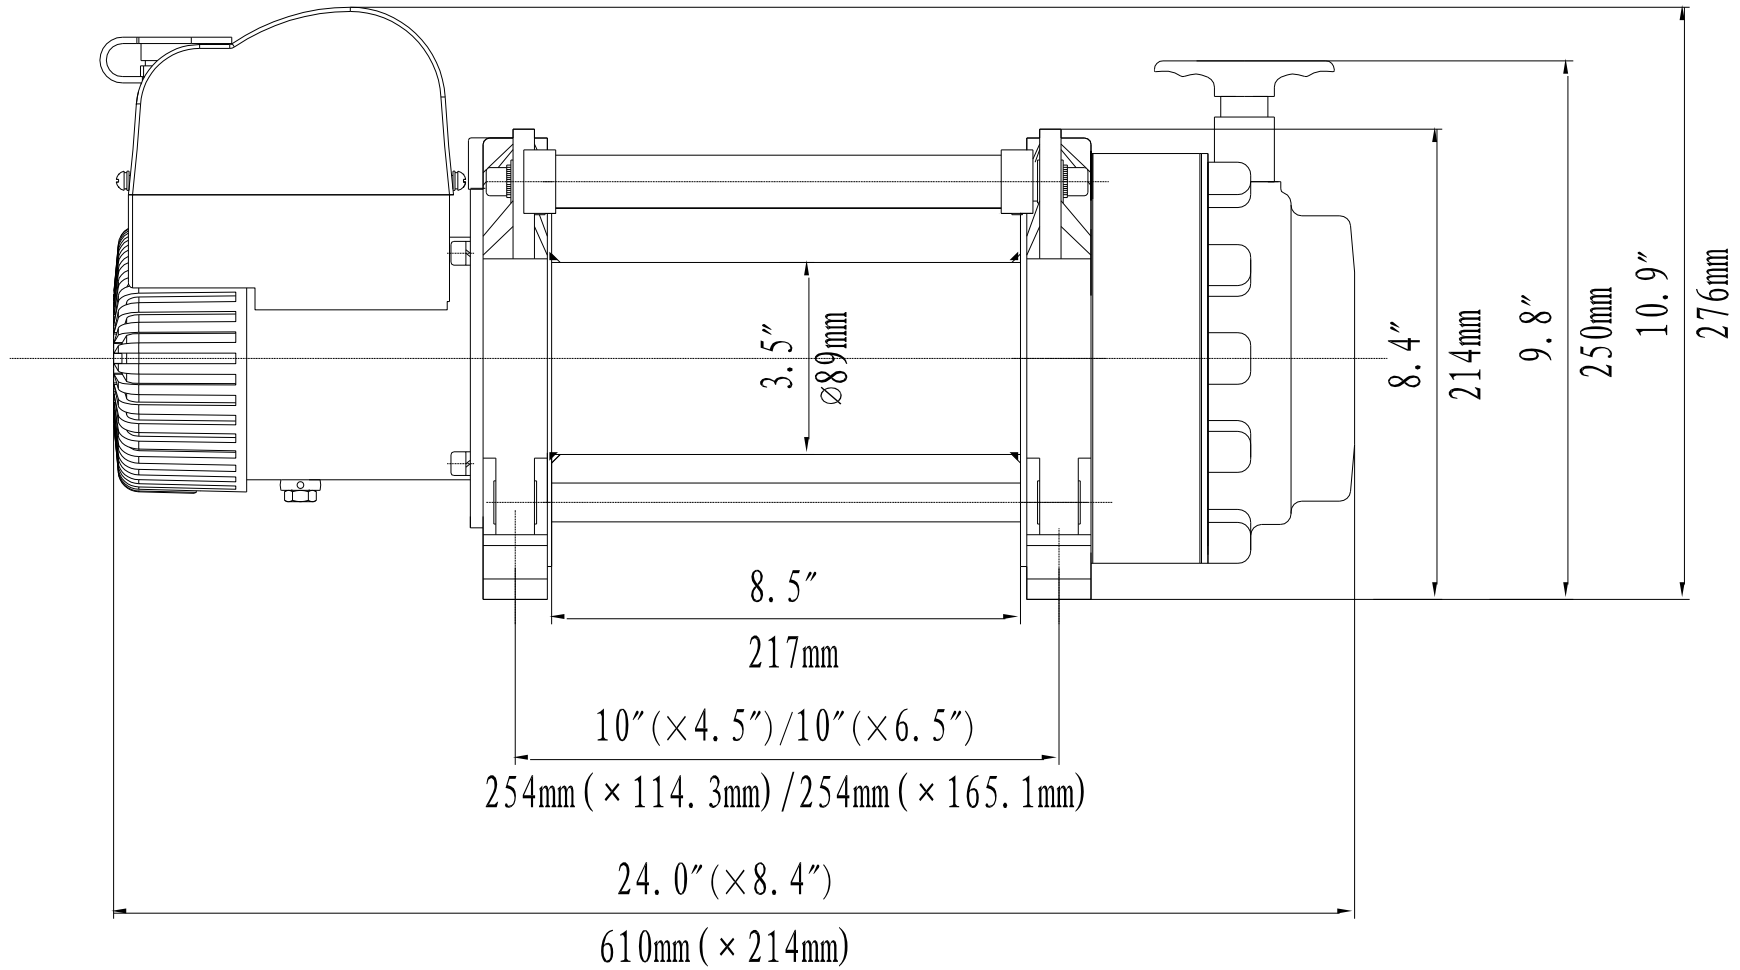

# 20000 SAVIURAI TECHNICAL DRAWING

**VALUE WITHOUT COMPROMISE**